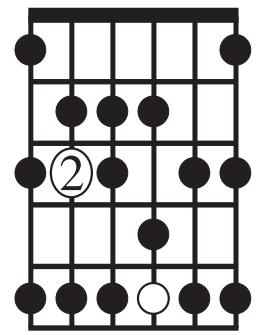

Musical notation for F Major Pattern 4, starting on the VI fret. The scale is written on a single staff in treble clef, showing the notes: F (b2), G (2), A (3), Bb (4), C (5), D (6), E (7), F (8). The notes are grouped in pairs: (F, G), (A, Bb), (C, D), (E, F). The VI fret is indicated below the staff.

Traste 6

F Mayor Patrón 5

Musical notation for F Major Pattern 5, starting on the VIII fret. The scale is written on a single staff in treble clef, showing the notes: F (8), G (9), A (10), Bb (11), C (12), D (13), E (14), F (15). The notes are grouped in pairs: (F, G), (A, Bb), (C, D), (E, F). The VIII fret is indicated below the staff.

Traste 8

F Mayor Patrón 6

Musical notation for F Major Pattern 6, starting on the X fret. The scale is written on a single staff in treble clef, showing the notes: F (10), G (11), A (12), Bb (13), C (14), D (15), E (16), F (17). The notes are grouped in pairs: (F, G), (A, Bb), (C, D), (E, F). The X fret is indicated below the staff.

Traste 10

F Mayor Patrón 7

Musical notation for F Major Pattern 7, starting on the XII fret. The scale is written on a single staff in treble clef, showing the notes: F (12), G (13), A (14), Bb (15), C (16), D (17), E (18), F (19). The notes are grouped in pairs: (F, G), (A, Bb), (C, D), (E, F). The XII fret is indicated below the staff.