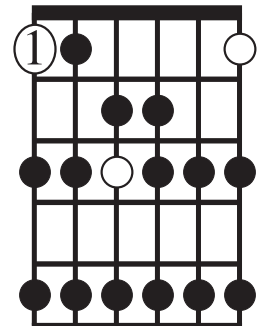

Escalas Mayores / 7 Posiciones

Traste 1