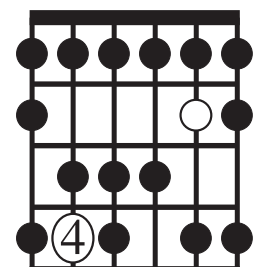

Escalas Mayores / 7 Posiciones

Traste 5