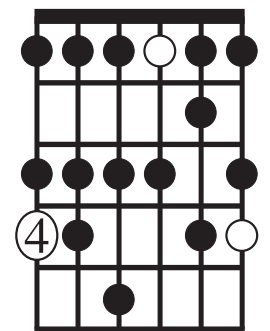

Musical notation for F Major Pattern 4, starting on the VI fret. The scale is written on a single staff in treble clef, showing the notes: F (b2), G (2), A (3), Bb (4), C (5), D (6), E (7), F (8). The notes are grouped in pairs: (F, G), (A, Bb), (C, D), (E, F). The VI fret is indicated below the staff.

Traste 6

F Mayor Patrón 5

Musical notation for F Major Pattern 5, starting on the VIII fret. The scale is written on a single staff in treble clef, showing the notes: F (8), G (9), A (10), Bb (11), C (12), D (13), E (14), F (15). The notes are grouped in pairs: (F, G), (A, Bb), (C, D), (E, F). The VIII fret is indicated below the staff.

Traste 8

F Mayor Patrón 6

Musical notation for F Major Pattern 6, starting on the X fret. The scale is written on a single staff in treble clef, showing the notes: F (10), G (11), A (12), Bb (13), C (14), D (15), E (16), F (17). The notes are grouped in pairs: (F, G), (A, Bb), (C, D), (E, F). The X fret is indicated below the staff.

Traste 10

F Mayor Patrón 7

Musical notation for F Major Pattern 7, starting on the XII fret. The scale is written on a single staff in treble clef, showing the notes: F (12), G (13), A (14), Bb (15), C (16), D (17), E (18), F (19). The notes are grouped in pairs: (F, G), (A, Bb), (C, D), (E, F). The XII fret is indicated below the staff.